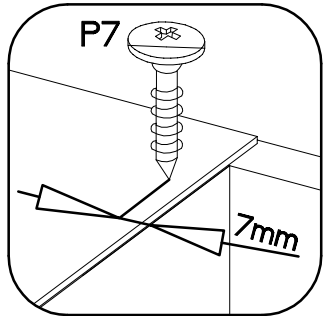

+8x30mm  A 14	6,4 x 50mm  B 8	+6x42mm  B2 2	 E1 8	17/246mm  I 1	+5.0x13mm  M 4	
 M1 2	 O 1	 O1 1	+3.0x20mm  P7 8-10	L=192mm  S 1	M4x22mm  U 2	M4x9mm  U1 2

ISM-KUH-02162

1

$\pm 8 \times 30 \text{mm}$		
	A	O1
6		1

2

$\pm 6 \times 42 \text{mm}$		
	B2	O1
2		1

3

O1
1

4

17/246mm  I 1	+5.0x13mm  M 4	+8x30mm  A 8
--	---	---

5

6,4 x 50mm  B 8	 O 1	 E1 8
---	---	--

6

3.0x20mm  
P7  
8-10

7

M1  
2

8

M4x9mm

U1

2

9

L=192mm M4x22mm

S

1

U

2

VARIANT HIGH GLOSS