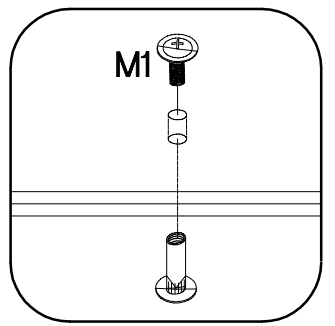

+8x30mm  A 14	6,4 x 50mm  B 8	+6x42mm  B2 2	 E1 8	17/246mm  I 1	+5.0x13mm  M 4	
 M1 2	 O 1	 O1 1	+3.0x20mm  P7 8-10	L=192mm  S 1	M4x22mm  U 2	M4x9mm  U1 2

ISM-KUH-02162

1

$\pm 8 \times 30 \text{mm}$		
	A	O1
6		1

2

$\pm 6 \times 42 \text{mm}$		
	B2	O1
2		1

3

O1
1

4

17/246mm  I 1	+5.0x13mm  M 4	+8x30mm  A 8
--	---	---

5

6,4 x 50mm  B 8	 O 1	 E1 8
---	---	--

6

3.0x20mm  
P7  
8-10

7

M1  
2

8

M4x9mm

U1

2

9

L=192mm M4x22mm

S

1

U

2

VARIANT HIGH GLOSS